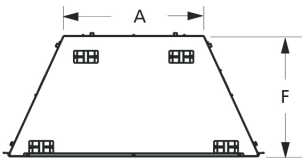

APPLIANCE SPECIFICATIONS

Opening	EWVF36
A	23-1/2"
B	41-3/4"
C	36"
D	24"
E	37-1/4"
F	20"
G	7-3/8"
H	7-1/2"
I	11-15/16"

FRAMING SPECIFICATIONS

Opening	EWVF36
A	42-1/4"
B	40-1/4"
C	20-1/2"

warming from the inside out