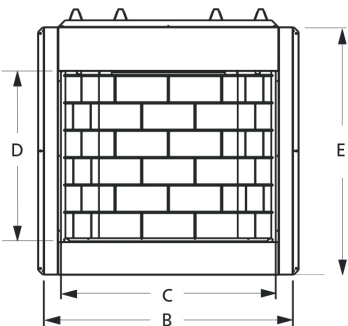

EWVF36

Vent Free Firebox & Accessories

Model #	Description
EWVF36	36" Vent Free Firebox
FBK100	Blower
JBK	Junction Box Kit

Standard Features:

- Traditional pattern brick liner (back and sides) offers custom masonry look
- Charcoal finish canopy
- Mesh draw screens
- Durable charcoal powder coat finish
- Easy gas line access with knockouts on both sides

APPLIANCE SPECIFICATIONS

Opening	EWVF36
A	23-1/2"
B	41-3/4"
C	36"
D	24"
E	37-1/4"
F	20"
G	7-3/8"
H	7-1/2"
I	11-15/16"

FRAMING SPECIFICATIONS

Opening	EWVF36
A	42-1/4"
B	40-1/4"
C	20-1/2"

warming from the inside out