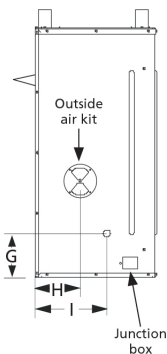

EWVF36

Vent Free Firebox & Accessories

Model #	Description
EWVF36	36" Vent Free Firebox
FBK100	Blower
JBK	Junction Box Kit

Standard Features:

- Traditional pattern brick liner (back and sides) offers custom masonry look
- Charcoal finish canopy
- Mesh draw screens
- Durable charcoal powder coat finish
- Easy gas line access with knockouts on both sides

APPLIANCE SPECIFICATIONS

Opening	EWVF36
A	23-1/2"
B	41-3/4"
C	36"
D	24"
E	37-1/4"
F	20"
G	7-3/8"
H	7-1/2"
I	11-15/16"

FRAMING SPECIFICATIONS

Opening	EWVF36
A	42-1/4"
B	40-1/4"
C	20-1/2"

warming from the inside out