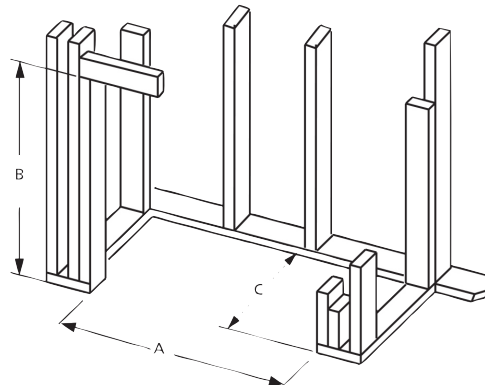

EWVF36

Vent Free Firebox & Accessories

Model #	Description
EWVF36	36" Vent Free Firebox
FBK100	Blower
JBK	Junction Box Kit

Standard Features:

- Traditional pattern brick liner (back and sides) offers custom masonry look
- Charcoal finish canopy
- Mesh draw screens
- Durable charcoal powder coat finish
- Easy gas line access with knockouts on both sides

APPLIANCE SPECIFICATIONS

Opening	EWVF36
A	23-1/2"
B	41-3/4"
C	36"
D	24"
E	37-1/4"
F	20"
G	7-3/8"
H	7-1/2"
I	11-15/16"

FRAMING SPECIFICATIONS

Opening	EWVF36
A	42-1/4"
B	40-1/4"
C	20-1/2"

warming from the inside out