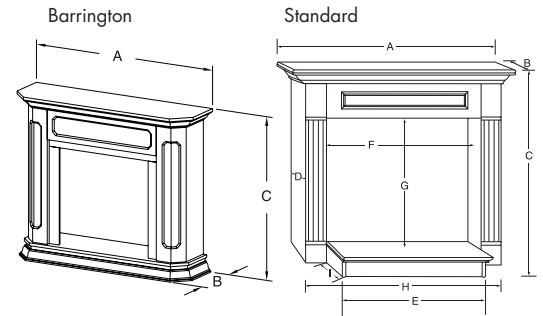

Standard Wall Cabinet Mantels (Hearth Base Included with Cabinet)

WSH24	VFC24	38-1/8"	15-7/8"	38-1/4"	14-5/8"	26-1/4"	24-7/8"	27"	35-7/8"	4-3/8"
WSH32	VFC32	52"	18-1/2"	48"	14-5/8"	34-1/8"	33"	31-1/8"	45-1/4"	6-3/4"
WSHGC32	VFF32	57-3/4"	21"	49-3/4"	18"	39-1/4"	37-3/4"	35-7/8"	52-1/4"	5"
WSHGC36	VFF36	61-1/2"	22-1/4"	49-3/4"	19-3/8"	43-1/4"	41-3/4"	35-7/8"	56-1/4"	5"