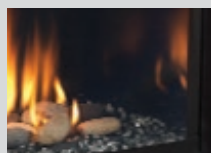

ACCESSORIES

Cabinet options

Barrington wall cabinet
Unfinished or Dark Walnut

Wall cabinet
Honey Oak or Dark Cherry

Interior liner options

Cinnamon firebrick

Colonial Red firebrick

Black porcelain panels
reflect the flame

Black Magic glass
panels for more reflection
and durability

Face options (Symphony only)

Decorative face

Transitional face

ARIA

Aria shown with Berkley Oak log set and Cinnamon brick interior panels

The Aria vent free gas fireplace is designed to add big, bold and beautiful flames to spaces requiring generous, efficient heat. A clean look lets the flames take center stage while complementing décor. Style reigns supreme as you select from a variety of options and accessories to fit your tastes. The Aria warmly welcomes you home.