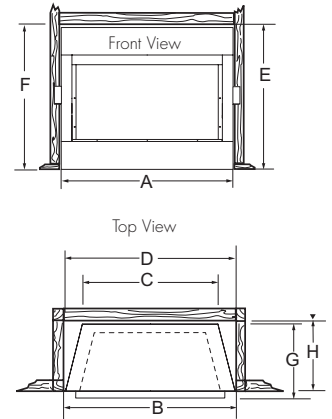

- Volcanic rock
- Ceramic fiber cinders
- Black trim kit
- Blower kit
- Remote controls
- IPI fan kit
- Thermostat bulb sensor

For more information, go to monessenhearth.com

SPECIFICATIONS

SPECIFICATIONS		Symphony VFC32	Symphony VFC24	Aria VFF36	Aria VFF32
FRONT WIDTH	ACTUAL / A	32"	24-5/8"	41"	37"
	FRAMING / B	32-1/2"	25-1/8"	41-1/4"	37-1/4"
BACK WIDTH	ACTUAL / C	25-3/4"	19"	32"	29"
	FRAMING / D	32-1/2"	25-1/8"	41-1/4"	37-1/4"
HEIGHT	ACTUAL / E	30"	26-1/2"	34-1/2"	34-1/2"
	FRAMING / F	30-1/4"	26-3/4"	35"	35"
DEPTH	ACTUAL / G	14-1/2"	14-1/2"	20-5/8"	18-5/8"
	FRAMING / H	13-3/8"	13-3/8"	17-1/2"	15-1/2"
VIEWING AREA		28-3/4" x 19-1/2"	22-5/8" x 16-1/4"	36" x 21-3/4"	32" x 21-3/4"
BTU/HR INPUT		28,000(NG)/27,000(LP)	22,000 (NG & LP)	37,000(NG)/36,000(LP)	37,000(NG)/36,000(LP)

Cabinet Dimensions

Cabinet	Fireplace	A	B	C	D	E	F	G	H	I	Max adj opening WxH	Min adj opening WxH	Max fireplace depth
Barrington Premium Cabinet													
BWC300	VFC24	52-1/2"	17-3/4"	44"	34-3/8"	5"	47-5/8"	30"	—	—	26-1/2" X 27"	24" X 23-1/2"	10-1/2"
BWC400	VFC32	61-9/16"	17-3/4"	50-3/4"	34-3/8"	5"	47-5/8"	30"	—	—	35-1/2" X 32-3/4"	32" X 29"	14"
BWC500	VFF32	67-1/2"	22"	54-1/4"	—	—	—	—	—	—	42" x 37-3/8"	36" x 33"	18"
BWC500	VFF36	67-1/2"	22"	54-1/4"	—	—	—	—	—	—	42" x 37-3/8"	36" x 33"	18"